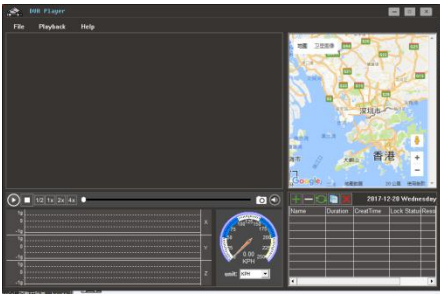

Standard Package:

Optional Accessories:

1. Shoulder Mount(Elongated clip)

2.Car Mount

3.Bullet camera

4.Mini CCD camera

5.GPS (internal)

6. Harness